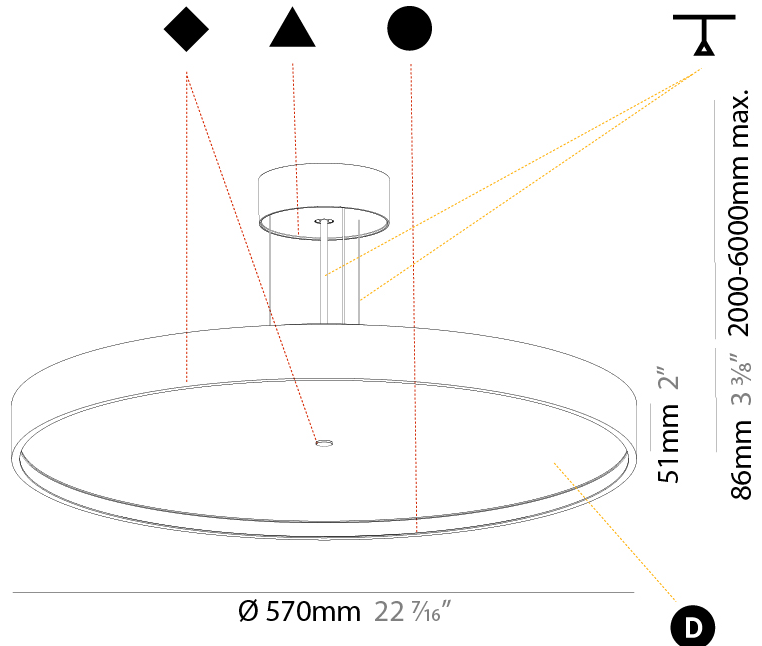

GENERAL

Series: Sign Diva
Subseries: Sign Diva Korona
Partner: Prolicht
Division: Architectural
Installation: Suspension
Product Type: Pendant
Mounting Location: Ceiling
Light Distribution: Direct

PHYSICAL

Shape: Round
Diameter (mm): 570
Diameter (in): 22 ⁷/₁₆"
Height (mm): 86
Height (in): 3 ³/₈"
Weight (kg): 8.067
Weight (lbs): 17.78

Diffuser: PMMA - Opal / Micro-Prism / Sparkling Secret / Vintage Industrial

Fixture Finish: SSR / BKV / CWI / CRY / HAB / UFT / ITA / RUA / FTG / MYG / LOD / PUS / FRO / FUP / KIA / POP / BLS / SPG / MEY / GOH / CHC / COM / ABZ / JAG / OBR / MOS / ROR

Fixture Material: PMMA / Extruded Aluminum / Steel

Cable Details: 2000mm/78 3/4" or 6000mm/236 1/4" Transparent Cable

ELECTRICAL

Lamp Type: LED (Zhaga Standard)
Input Wattage (W): 49
Total Output Wattage (W): 46.9
Dimming: Tri-Mode (Non-Dimming and Phase Dimming (120Vac only) and 0-10V Dimming)
Driver Included: Yes
Driver Location: Integrated
Driver Type: Constant Current - Universal
Driver Class: Class 2
Input Voltage (V): 120 - 277
Constant Current (MA): 350

LED

Color Temperature (°K): 2700 / 3000 / 3500 / 4000
Max. Delivered Lumen (lm): 4978 / 5337 / 5384 / 5494
Nominal Lumen (lm): 6199 / 6646 / 6705 / 6842
CRI: >90 CRI
Lamp Life (hrs): 50000

OPTICAL

RATINGS AND CERTIFICATIONS

Certified By: Certified for North American Standards
IP rating: IP20