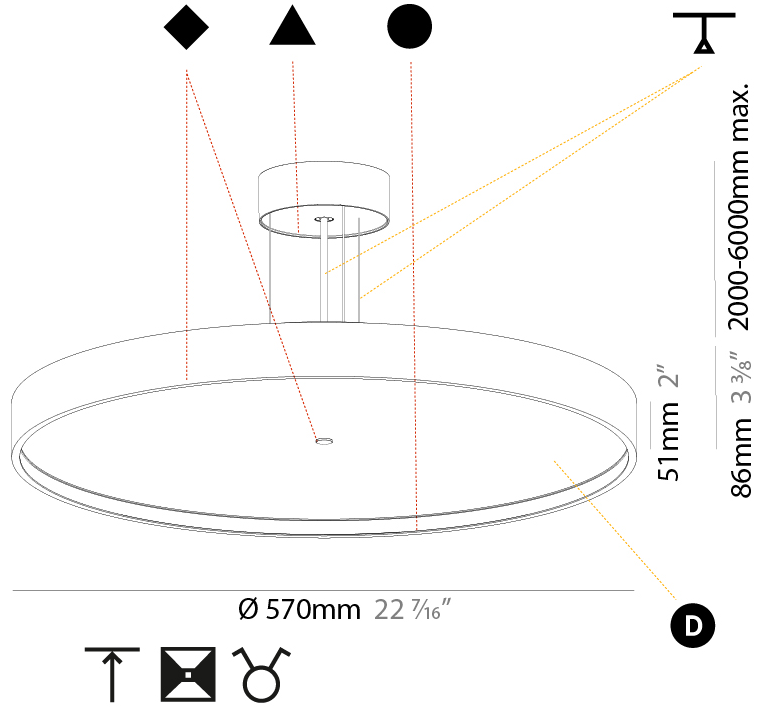

GENERAL

Series: Sign Diva
Subseries: Sign Diva Korona
Partner: Prolicht
Division: Architectural
Installation: Suspension
Product Type: Pendant
Mounting Location: Ceiling
Light Distribution: Direct / Indirect

PHYSICAL

Shape: Round
Diameter (mm): 570
Diameter (in): 22 7/16
Height (mm): 86
Height (in): 3 3/8
Weight (kg): 8.812
Weight (lbs): 19.43
Diffuser: PMMA - Opal / Micro-Prism / Sparkling Secret / Vintage Industrial
Fixture Finish: SSR / BKV / CWI / CRY / HAB / UFT / ITA / RUA / FTG / MYG / LOD / PUS / FRO / FUP / KIA / POP / BLS / SPG / MEY / GOH / CHC / COM / ABZ / JAG / OBR / MOS / ROR
Fixture Material: PMMA / Extruded Aluminum / Steel
Cable Details: 2000mm/78 3/4" or 6000mm/236 1/4" Transparent Cable

ELECTRICAL

Lamp Type: LED (Zhaga Standard)
Input Wattage (W): 67
Total Output Wattage (W): 60.9
Dimming: Tri-Mode (Non-Dimming and Phase Dimming (120Vac only) and 0-10V Dimming)
Driver Included: Yes
Driver Location: Integrated
Driver Type: Constant Current - Universal
Driver Class: Class 2
Input Voltage (V): 120 - 277
Constant Current (MA): 350

LED

Color Temperature (°K): 2700 / 3000 / 3500 / 4000
Max. Delivered Lumen (lm): 6632 / 6728 / 6812 / 6951
Nominal Lumen (lm): 9097 / 9229 / 9344 / 9535
CRI: >90 CRI
Lamp Life (hrs): 50000

OPTICAL

RATINGS AND CERTIFICATIONS

Certified By: Certified for North American Standards
IP rating: IP20